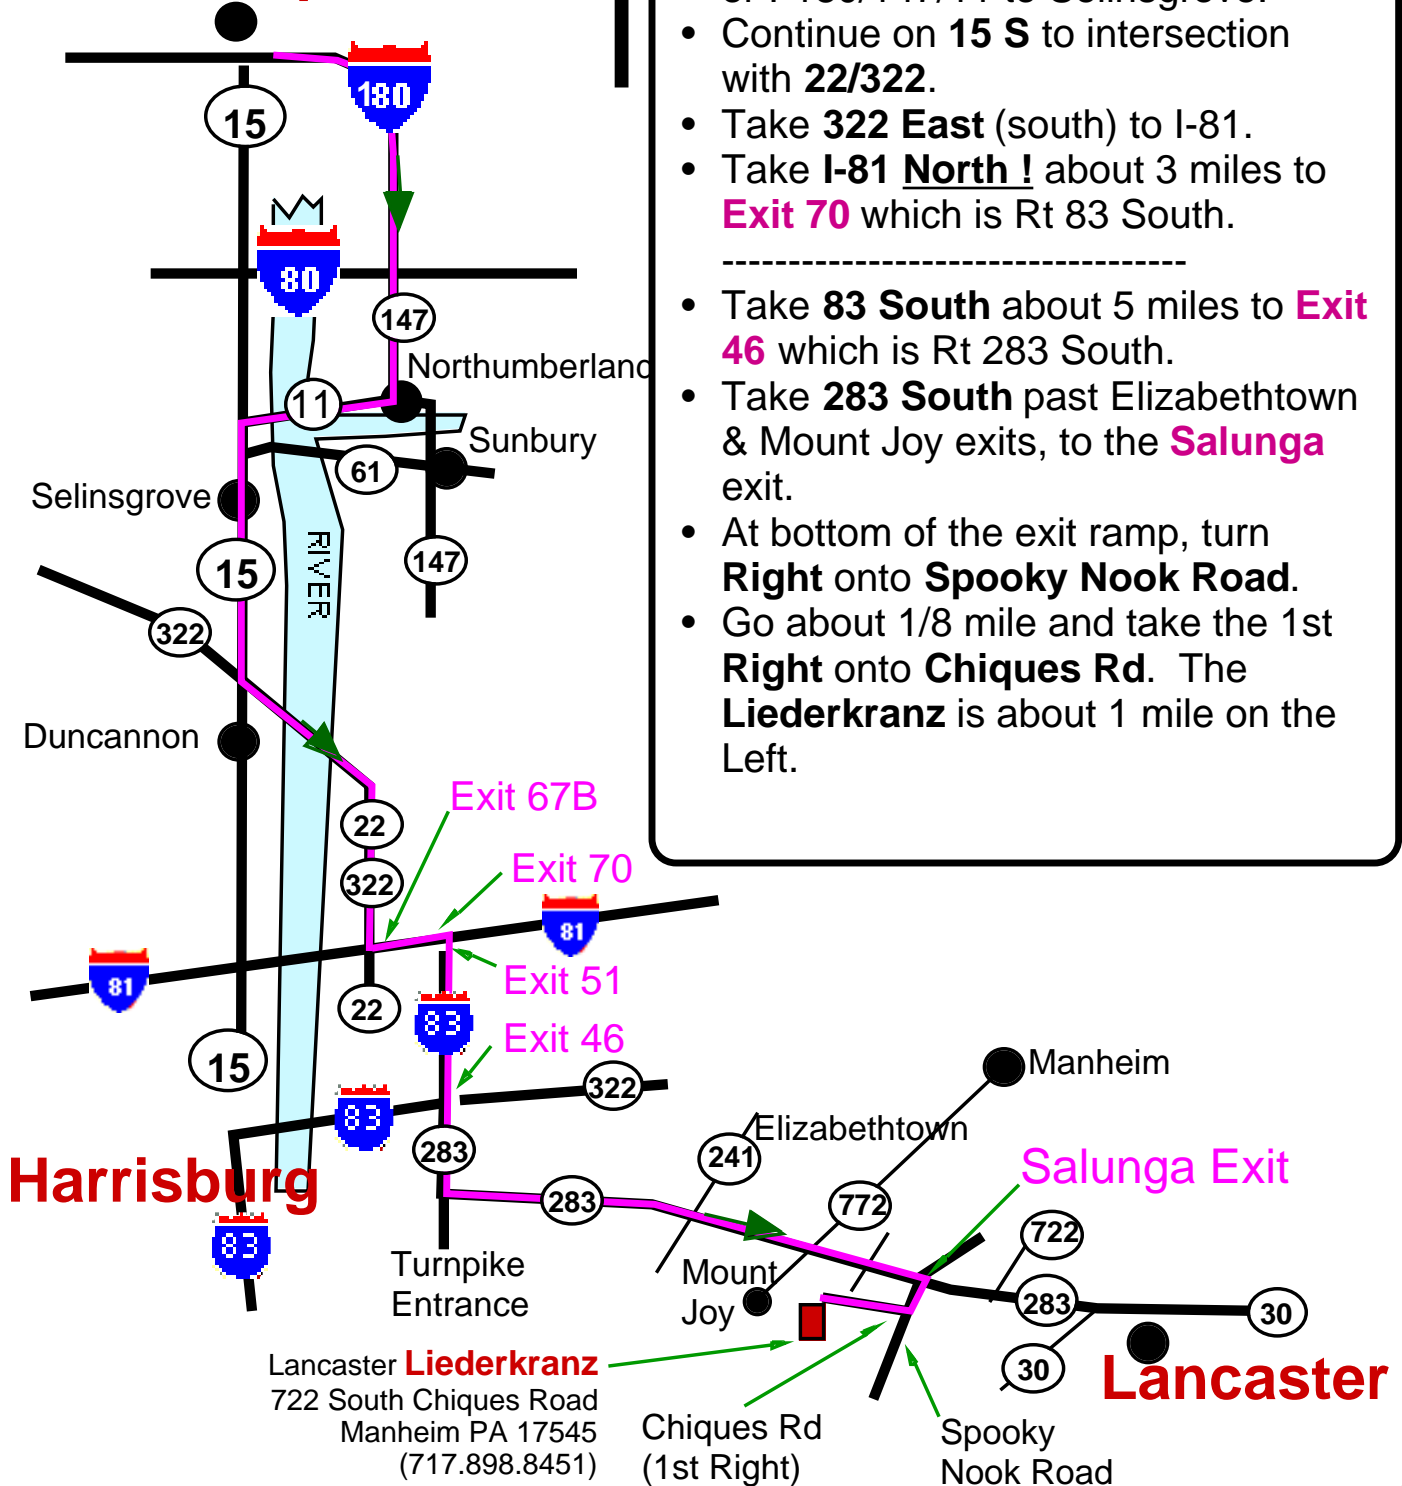

Williamsport to Liederkrantz Club

Williamsport

- From Williamsport, take either 15 S or I-180/147/11 to Selinsgrove.
- Continue on 15 S to intersection with 22/322.
- Take 322 East (south) to I-81.
- Take I-81 **North !** about 3 miles to **Exit 70** which is Rt 83 South.

-
- Take 83 South about 5 miles to **Exit 46** which is Rt 283 South.
 - Take 283 South past Elizabethtown & Mount Joy exits, to the **Salunga** exit.
 - At bottom of the exit ramp, turn **Right** onto **Spooky Nook Road**.
 - Go about 1/8 mile and take the 1st **Right** onto **Chiques Rd**. The **Liederkrantz** is about 1 mile on the Left.

Lancaster **Liederkrantz**
 722 South Chiques Road
 Manheim PA 17545
 (717.898.8451)

Chiques Rd
 (1st Right)

Spooky
 Nook Road